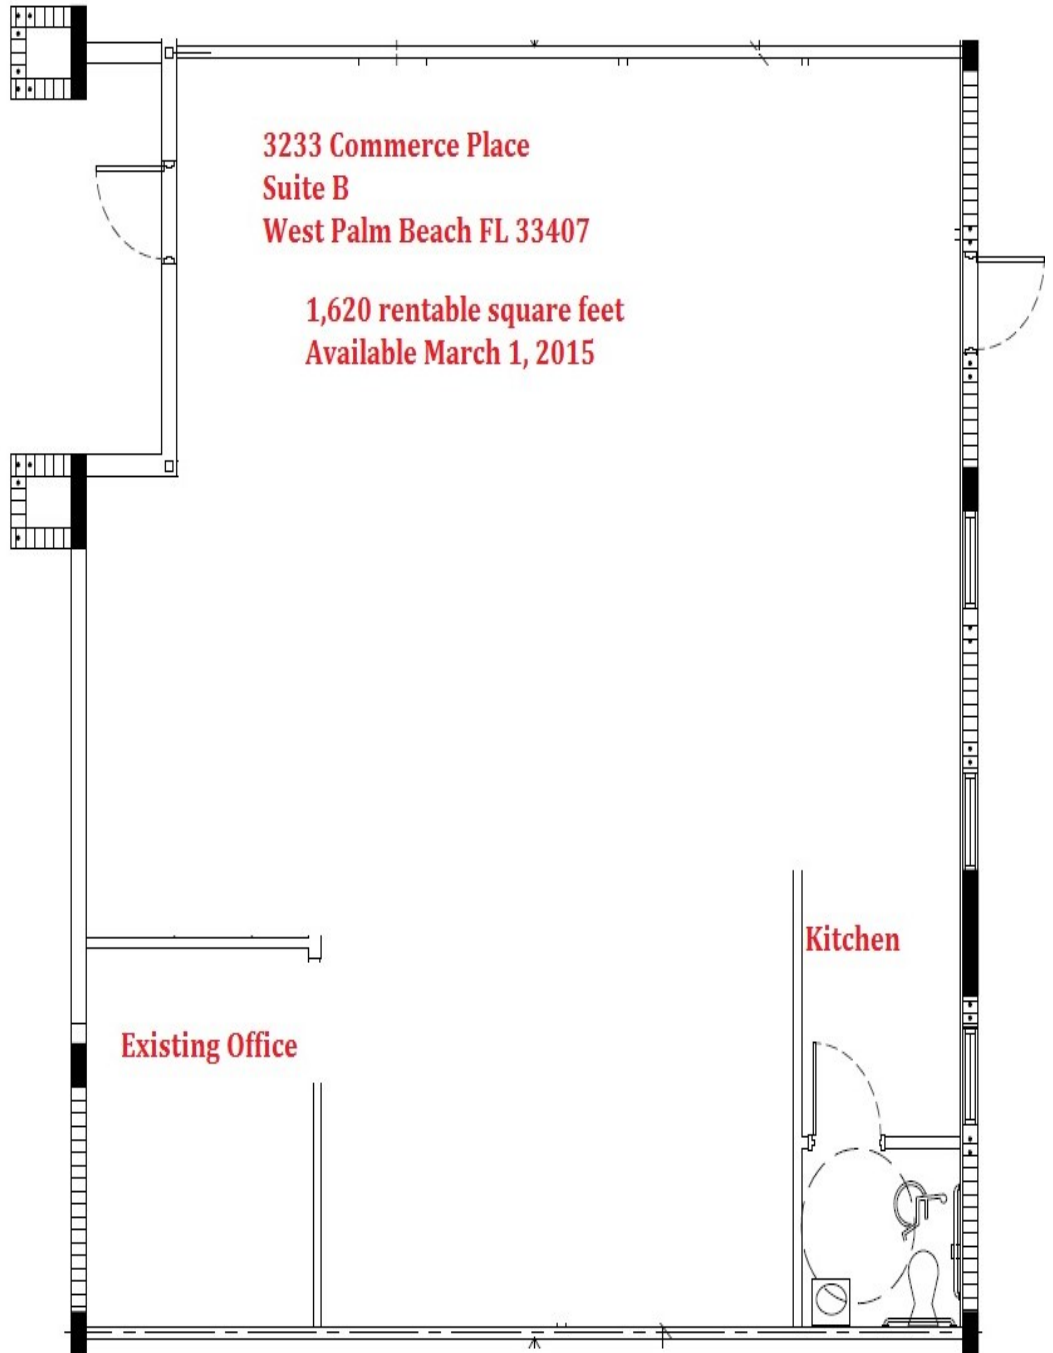

Commerce Place

3233 Commerce Place, Suite B

1,620 SF

SHAPIRO PERTNOY
COMPANIES

3222 Commerce Place, Suite C
West Palm Beach, FL 33407

Phone: 561-793-5852

Fax: 561-688-5868

E-mail: